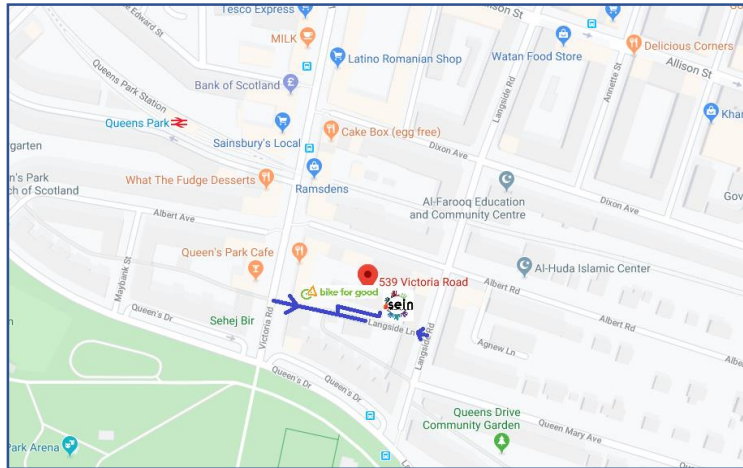

South East Integration Network – How to find us

Our office is in the Bike for Good building on Langside Lane (the address is 539 Victoria Road, G42 8BH)

You can get to it from Victoria Road, or Langside Road.

Langside Lane from Victoria Road

Langside Lane from Langside Road

Enter the main gates at Bike for Good...

...turn to the right.

Find us at the far end of the yard

Welcome!

If you have any problems finding us, please contact 0141 4238856 / 07749902684