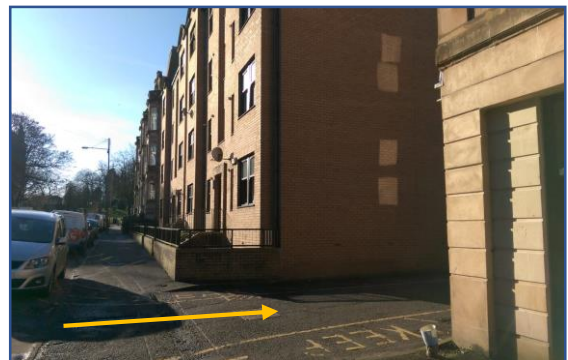

South East Integration Network – How to find us

Our office is in the Bike for Good building on Langside Lane (the address is 539 Victoria Road, G42 8BH)

You can get to it from Victoria Road, or Langside Road.

Langside Lane from Victoria Road

Langside Lane from Langside Road

Enter the main gates at Bike for Good...

...turn to the right.

Find us at the far end of the yard

Welcome!

If you have any problems finding us, please contact 0141 4238856 / 07749902684